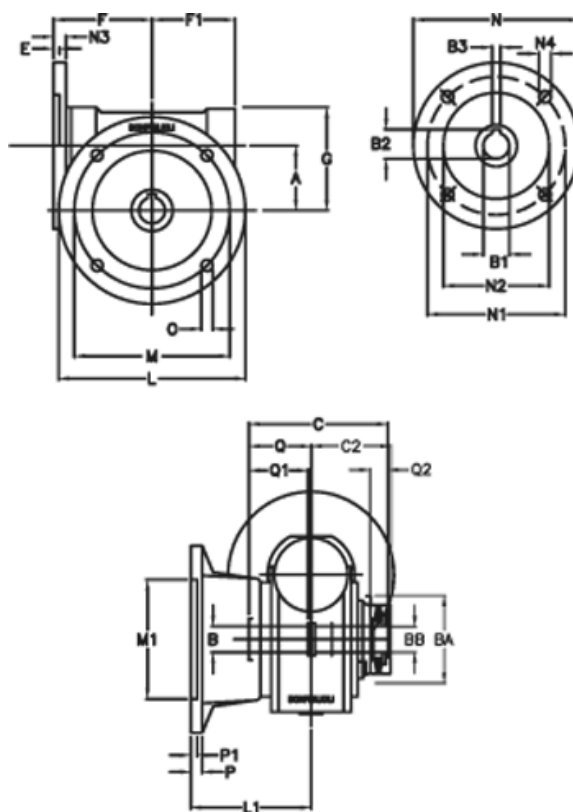

Article number: 390204908042216

Description: Worm Gear with Torque Limiter
VF 49-L1-F-80 P63B5

Measures

a = 49.50	C2 = 63,5	m = 90	P = 12
B = 25	Description = VF 49F-xx-63B5	M1 = 70	P1 = 10
B1 E7 = 11	E = 3.0	N = 140	Q = 51.0
B2 = 12.8	F = 70	N1 = 115	Q1 = 41
B3 H9 = 4	F1 = 63	N2 = 95	Q2 = 15
BA = 63	g = 80	N3 = 10.5	
BB H7 = 14	L = 125	N4 = 9.5	
C = 105	L1 = 85.5	O = 10.5	